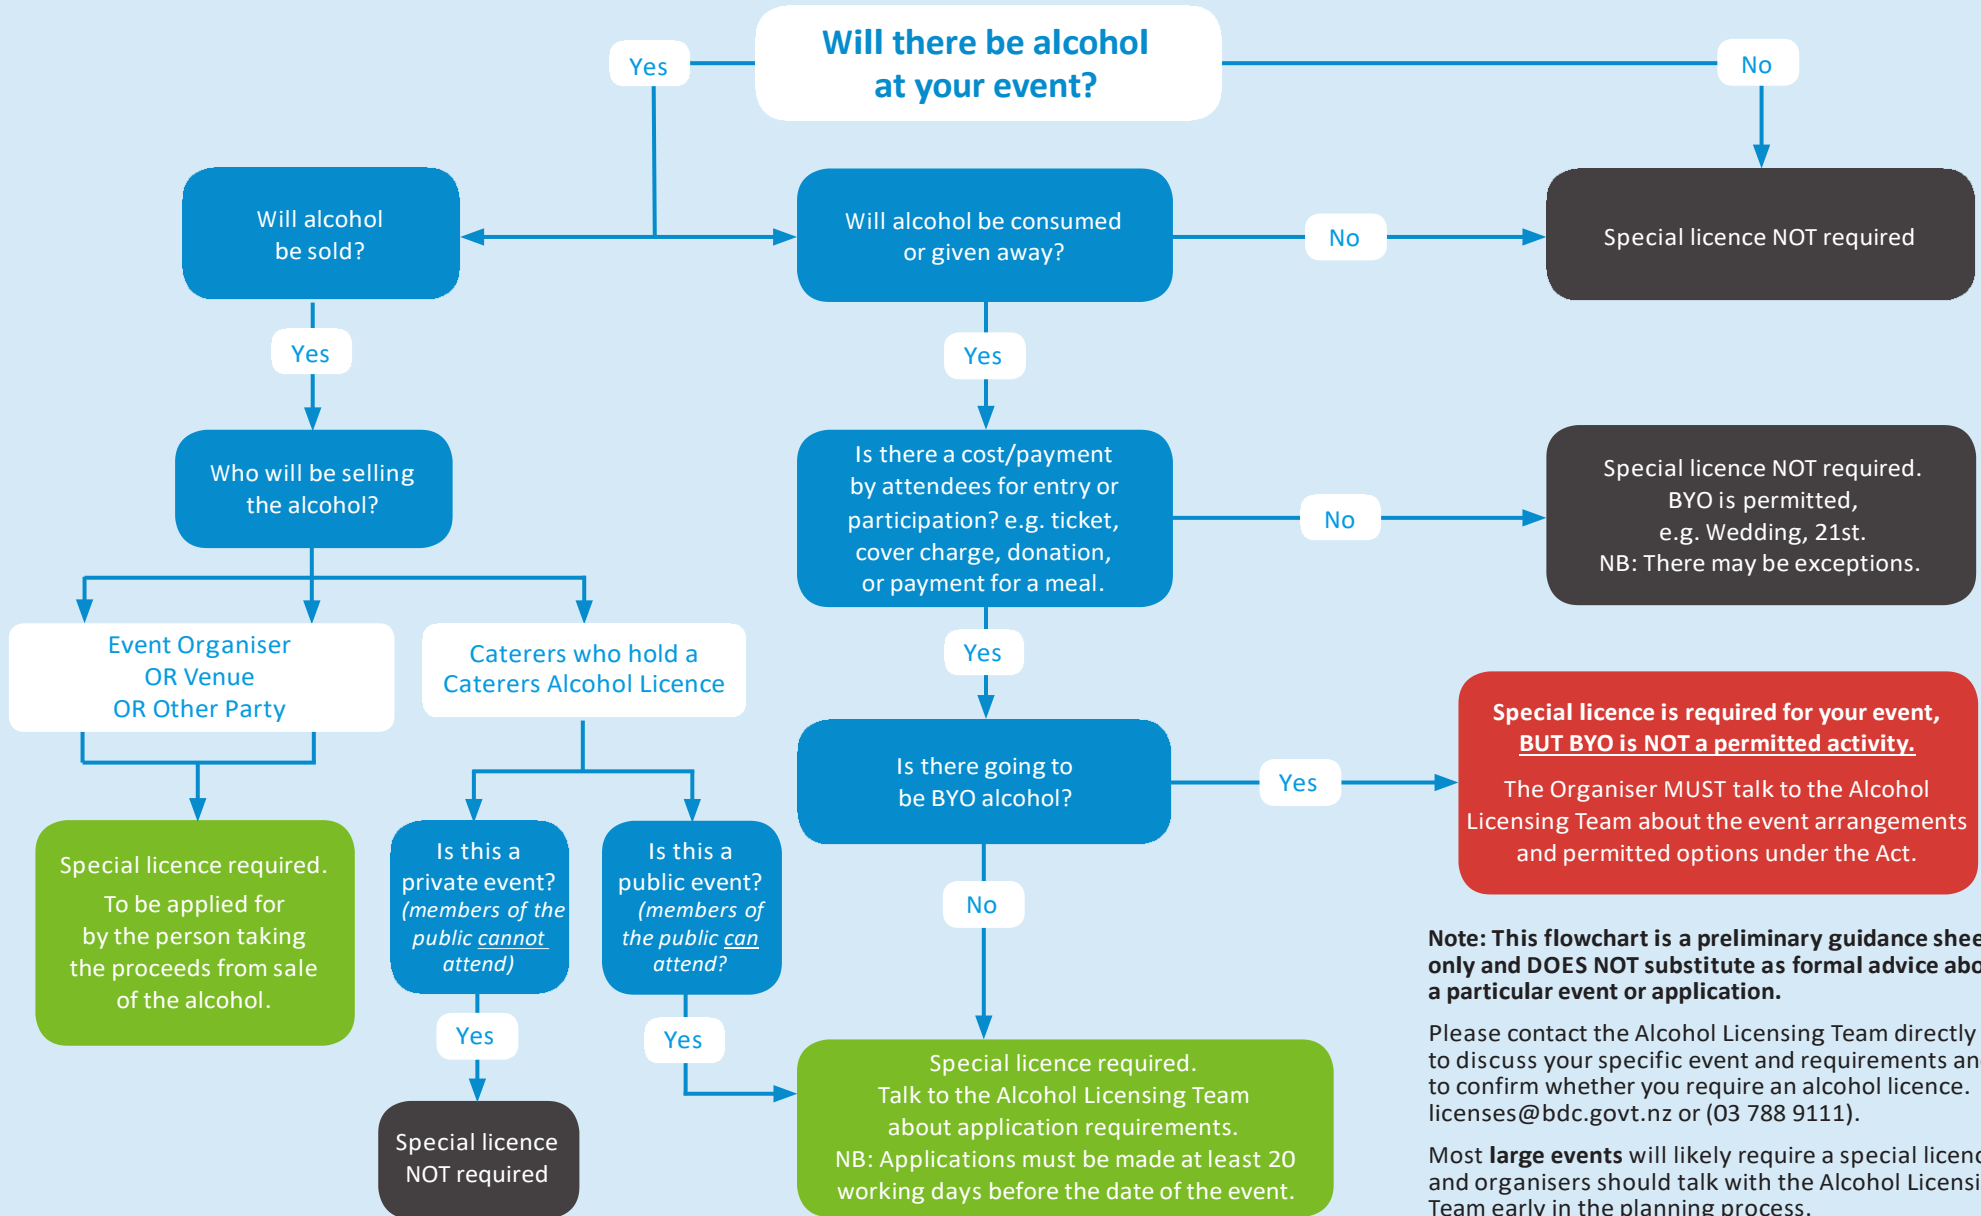

Does your event need a Special Licence?

Note: This flowchart is a preliminary guidance sheet only and DOES NOT substitute as formal advice about a particular event or application.

Please contact the Alcohol Licensing Team directly to discuss your specific event and requirements and to confirm whether you require an alcohol licence. licenses@bdc.govt.nz or (03 788 9111).

Most **large events** will likely require a special licence and organisers should talk with the Alcohol Licensing Team early in the planning process.